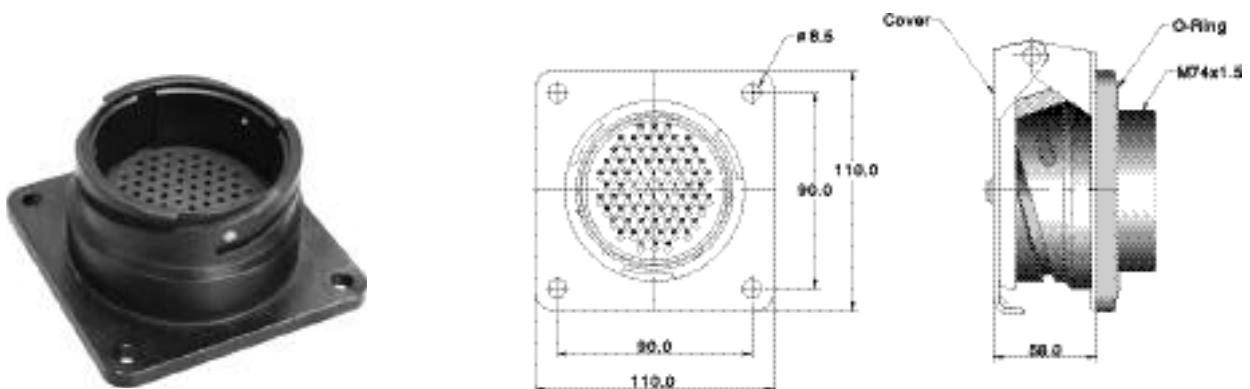

SJC 026R-74P(Wall mounting receptacle)