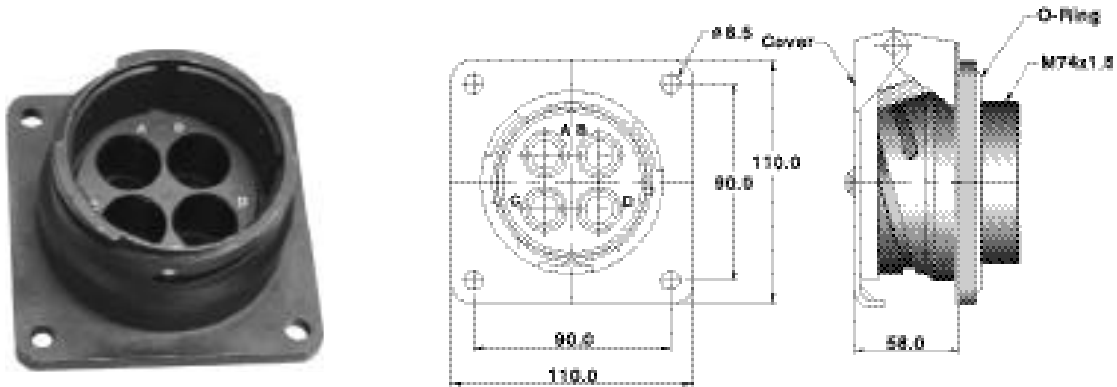

TRANSIT CONNECTORS

SJC 350R-4P(Wall mounting receptacle)