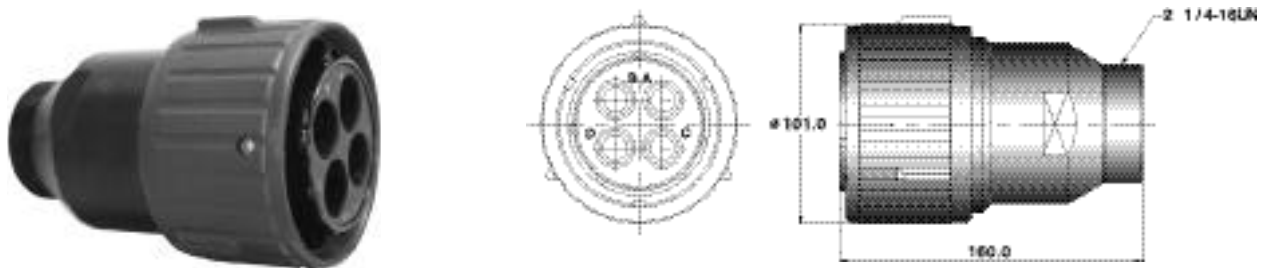

## How To Order

**SJC 350R - 4 P**

SERIES \_\_\_\_\_  
(SHELL STYLE)

CONTACT ARRANGEMENT \_\_\_\_\_

CONTACT STYLE \_\_\_\_\_

SERIES	SHELL SIZE
SJC 350R-SUNGJIN C&T Prefix	4, 6, 58, 74

SHELL STYLE	CONTACT SIZE(WIRE SIZE)
350R-Box mounting receptacle	P-Pin contact
350P-Straight plug	S-Socket contact

## SJC 350R-4P(Wall mounting receptacle)

## SJC 350P-4S(Straight Plug)