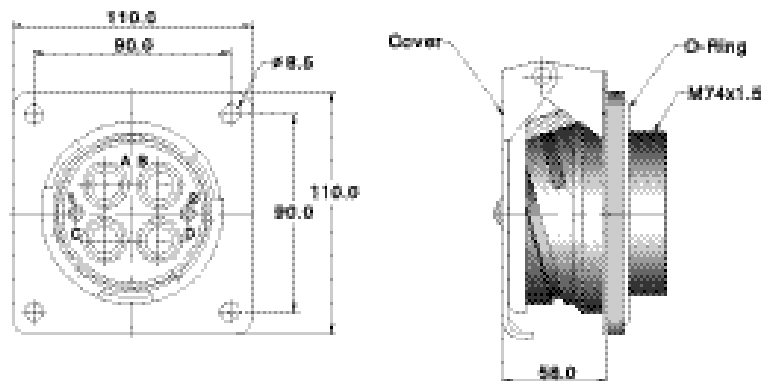

SJC 350R-6P(Wall mounting receptacle)