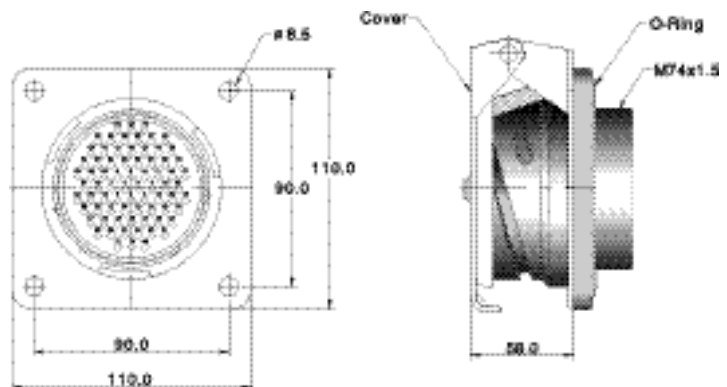

SJC 026R-74P(Wall mounting receptacle)