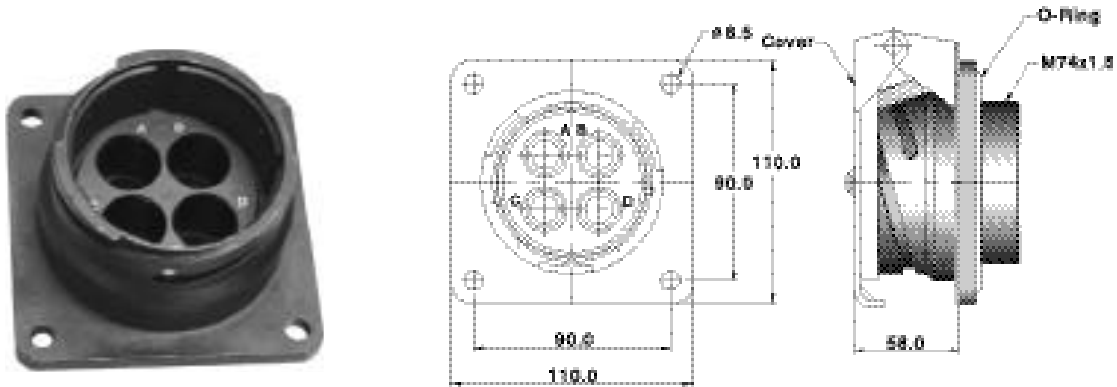

## How To Order

**SJC 350R - 4 P**

SERIES \_\_\_\_\_  
(SHELL STYLE)

CONTACT ARRANGEMENT \_\_\_\_\_

CONTACT STYLE \_\_\_\_\_

SERIES	SHELL SIZE
SJC 350R-SUNGJIN C&T Prefix	4, 6, 58, 74

SHELL STYLE	CONTACT SIZE(WIRE SIZE)
350R-Box mounting receptacle	P-Pin contact
350P-Straight plug	S-Socket contact

## SJC 350R-4P(Wall mounting receptacle)

## SJC 350P-4S(Straight Plug)