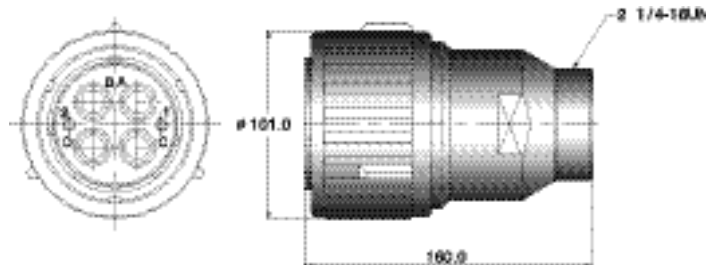

TRANSIT CONNECTORS

SJC 350P-6S(Straight Plug)